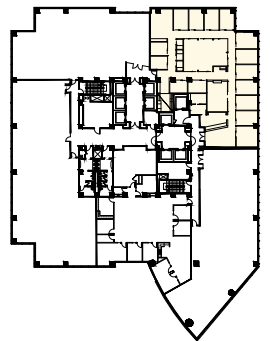

10 75

PEACHTREE

Suite 3650

6,232 RSF

PETER MCGUONE
peter.mcguone@streamrealty.com
+1 404 962 8637

BRYAN HELLER
bryan.heller@streamrealty.com
+1 404 962 8636

key plan

STREAM