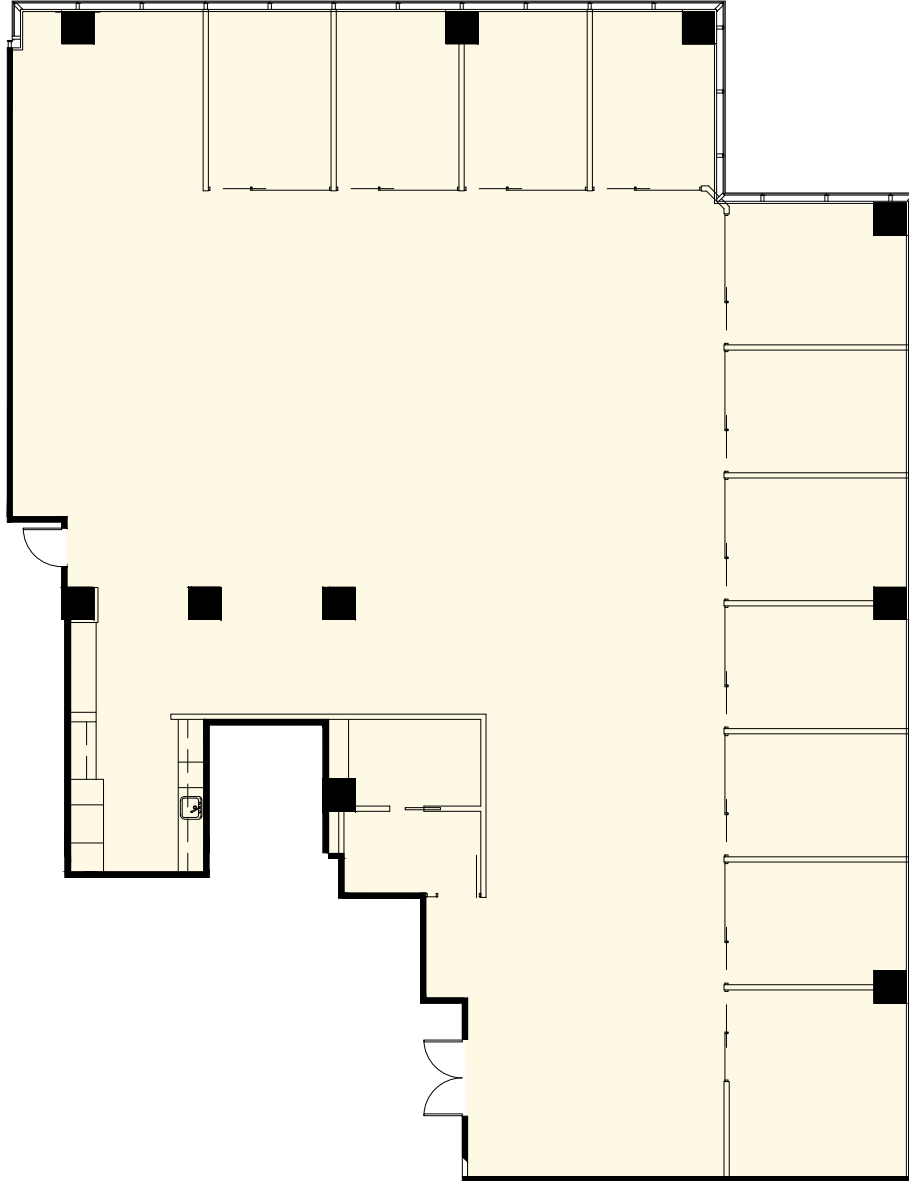

10 75

PEACHTREE

Suite 3650

6,232 RSF

PETER MCGUONE
peter.mcguone@streamrealty.com
+1 404 962 8637

BRYAN HELLER
bryan.heller@streamrealty.com
+1 404 962 8636

key plan

STREAM