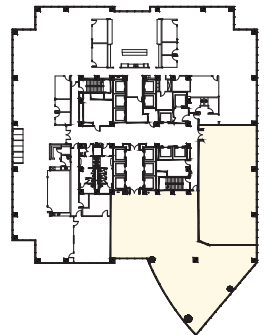

10 75

PEACHTREE

Suite 1625/1650

10,150 RSF

key plan

PETER MCGUONE
peter.mcguone@streamrealty.com
+1 404 962 8637

BRYAN HELLER
bryan.heller@streamrealty.com
+1 404 962 8636

STREAM