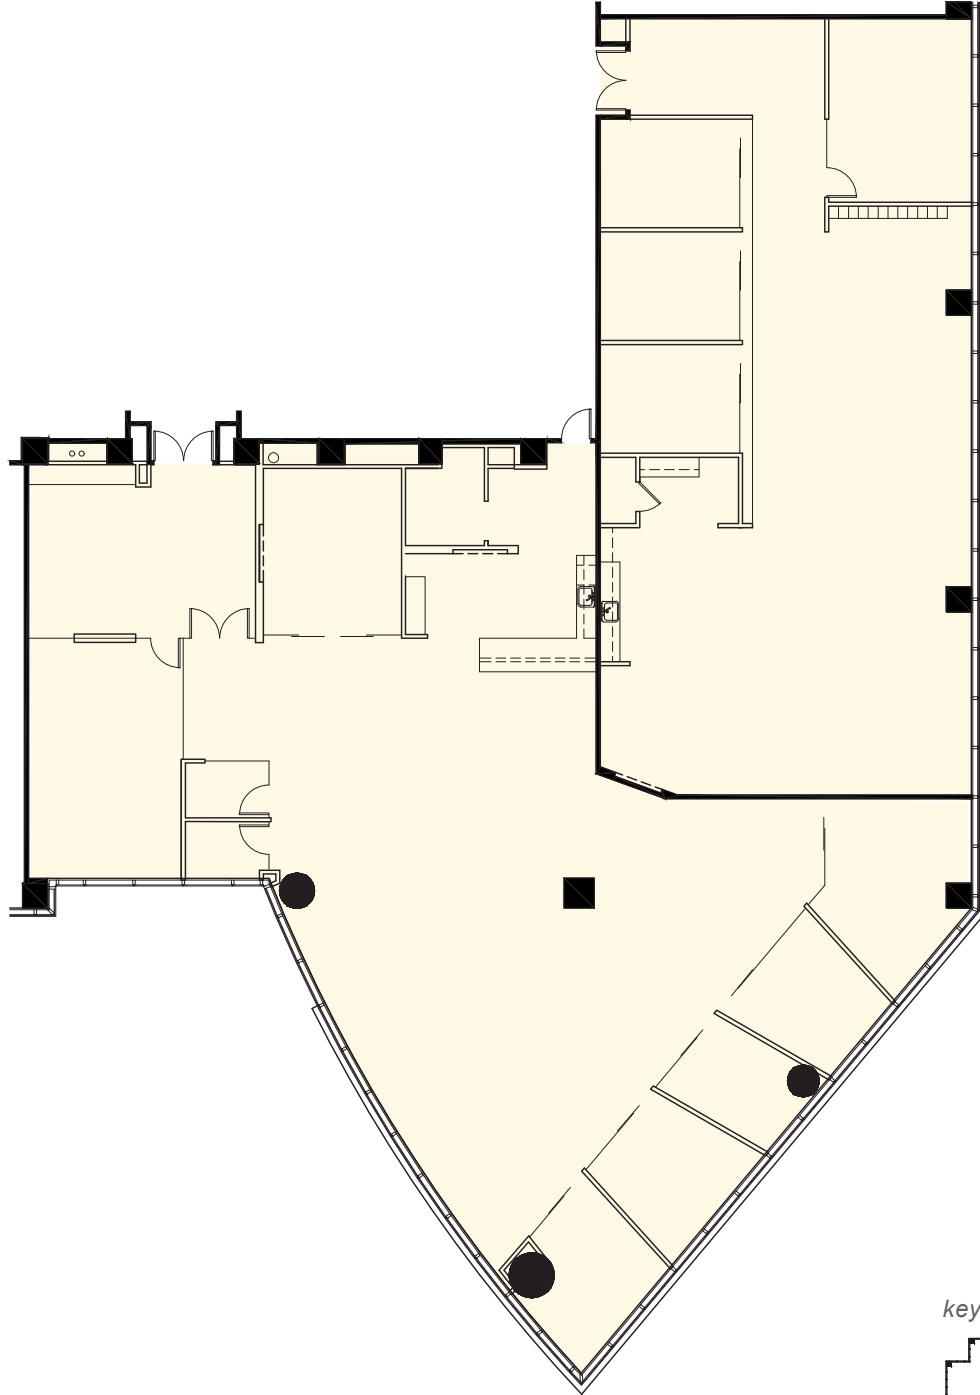

10 75

PEACHTREE

Suite 1625/1650

10,150 RSF

key plan

PETER MCGUONE
peter.mcguone@streamrealty.com
+1 404 962 8637

BRYAN HELLER
bryan.heller@streamrealty.com
+1 404 962 8636

STREAM